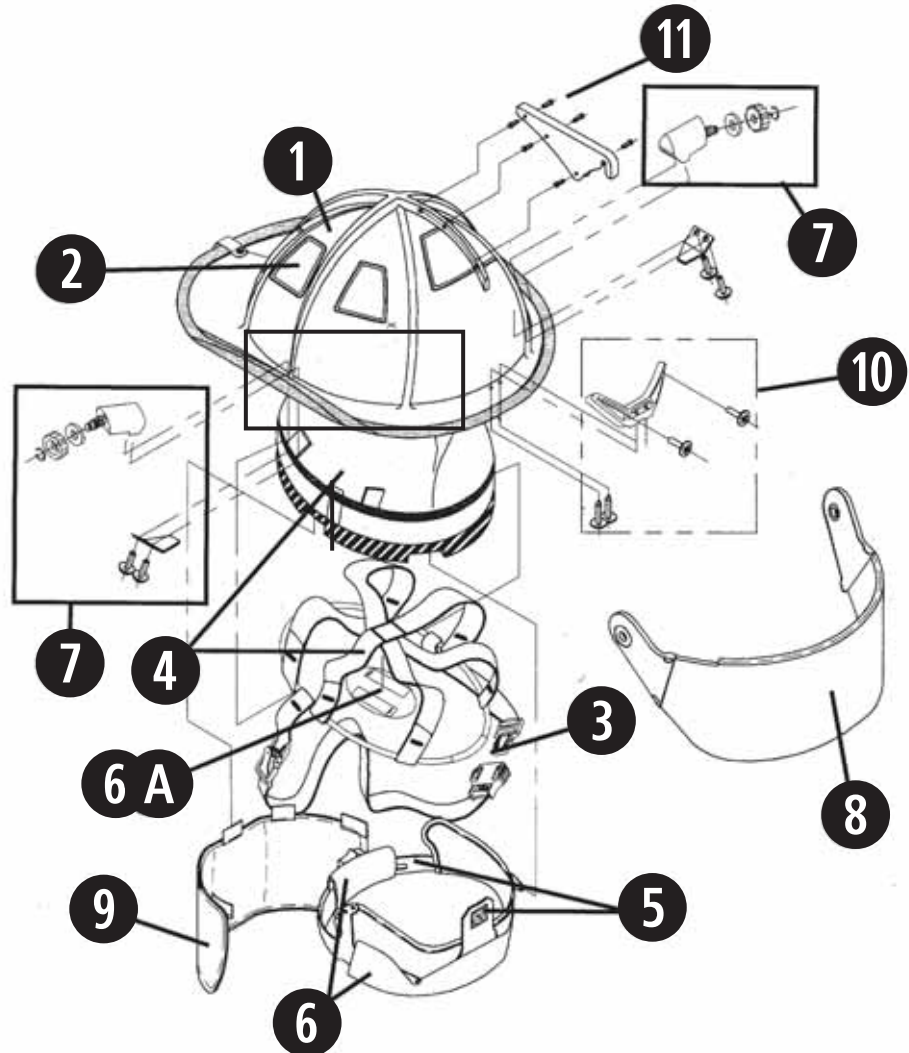

CLASSIC 1000 REPLACEMENT PARTS AND EXPLODED VIEW

1	Helmet	SHELL 1000, 1010, 1044
2	Reflective Trim Options	RP20Y Tetrahedrons (20 per sheet), Lime/Yellow (NFPA) SP20YP Tetrahedrons (20 per pkg.) Lime/Yellow (NFPA) SP20RP Tetrahedrons (20 per pkg.), Red/Orange (NFPA) RP20R Tetrahedrons (20 per pkg.) Red/Orange*
3	Chinstraps	C922P Nomex with QRB and Postman Slide C923P Nomex with QRB
4	Impact Cap and Suspension System	M604P Impact Cap with Standard Configuration M604DP Impact Cap with Deluxe Configuration M611P Impact Cap Retention Kit (Tabs, Velcro, Screws)
5	RHBP	Ratchet Headband M615P Headband Retention Tabs (set of 4)
6	Cushion Liners	LK27P Economy Flannel Headband and Ratchet Liner LK28P Standard Flannel Headband and Ratchet Liner LK29P Deluxe Leather Headband, Ratchet Liner and Flannel Crown Pad
6 A	LCPP	Flannel Crown Pad
7	Faceshield Hardware	S918P Hardware Kit, Glass Reinforced S103P Bourke Hardware Kit S950P "E" Clips for Faceshield (50 per pk) S204P Wing Protectors for 4" Faceshield (pair) S206P Wing Protectors for 6" Faceshield (pair)
8	Face/Eye Protection	10071006 4" Tuffshield, with Wing Protectors S601GP 4" Gold Coated, Faceshield S606GP 6" Gold Coated, Faceshield S550P Cairns ESS Goggle S555P Cairns ESS Goggle Tear Off Lens Covers (6 pack) S556P Cairns ESS Goggle Replacement Lens S10KP Bourke and Hardware ◊

9	Earlaps/Protective Hoods	L655XP Yellow Nomex Earlap L655G Black Nomex Earlap L655AP Nomex Earlap with Under Chin Extension L955P PBI/Kevlar Earlap L955AP PBI/Kevlar Earlap with Under Chin Extension L945P Bloodborne Pathogen Resistant Earlap
10	Front Holder Options	M16P Mounting Bracket for 6" Fronts
11	Front Holder Options	M8P Carved Brass Eagle 6" Front Holder M9P Silk-Screened Eagle 6" Front Holder M6P Silk-Screened Maltese Cross 6" Front Holder 10071259 Carved Brass Beaver 6" Front Holder
	Edge Trim/Helmet Hanger	M4P Helmet Hanger with 3/4" D-Ring M5P Black Edge Beading and M4P M5P-0001 White Edge Beading and M4P