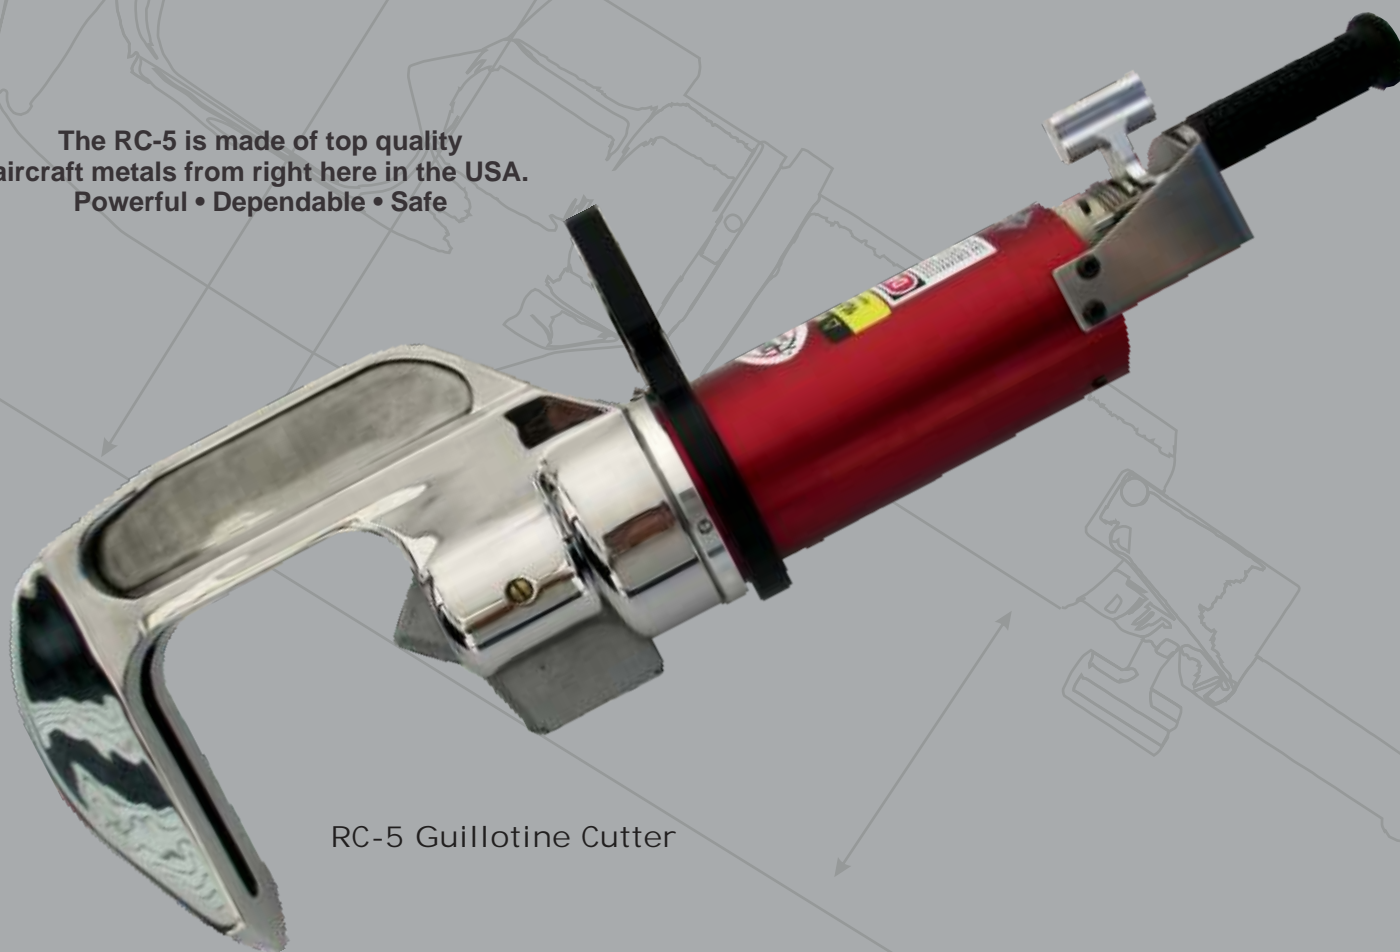

Guillotine Cutter

RC-5 GUILLOTINE CUTTER

The RC-5 Guillotine cutter is Champion's most well known tool and the first of its kind. With its origins and proving grounds found in major motorsports rescue operations, the RC-5 easily found its fit in traditional vehicle rescue applications. Renowned for its unique design, the RC-5 is unmatched in its ability to offer close-quarter usage. With only one moving part, the RC-5 Guillotine cutter offers the ultimate in patient safety and protection while exacting precise cutting operations.

Since the day it was first released over 20 years ago, the RC-5 has, and continues to produce, a legendary 248,000 lbs of cutting force. To this day the RC-5 remains one of the most powerful rescue tools available.

In addition to its use as an extrication tool, the RC-5 is an excellent tech rescue adjunct. When equipped with the field changeable crimping blade, the RC-5 is the tool of choice to effectively crimp ruptured pipe where fluid or vapors need to be controlled quickly. Champion offers the RC-5 with most industry compatible connections, including coaxial coupler.

RC-5 Guillotine Cutter

RC-5-10 Guillotine Cutter 10,500 psi

Unit of Measure	Model Number	Operating Pressure	Max Cutting Force	Anvil Opening	Size L x W x H	Weight
Standard	RC-5	10,500 psi	248,000 lbs.	4.5 Inches	27.5" x 6.3" x 6.8"	30.5 lbs.
Metric	RC-5	724 Bar	1103 kN	114 mm	699mm x 160mm x 173mm	13.8 kg